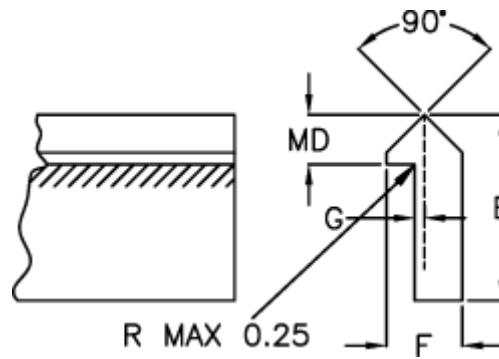

# Data Sheet

Article number: 055024000

Description: Single edge track T2 4000mm

## Measures

---

E = 15.87

F = 6.35

G = 0.78

Kg/m = 0.509

MD(T) = 4.75